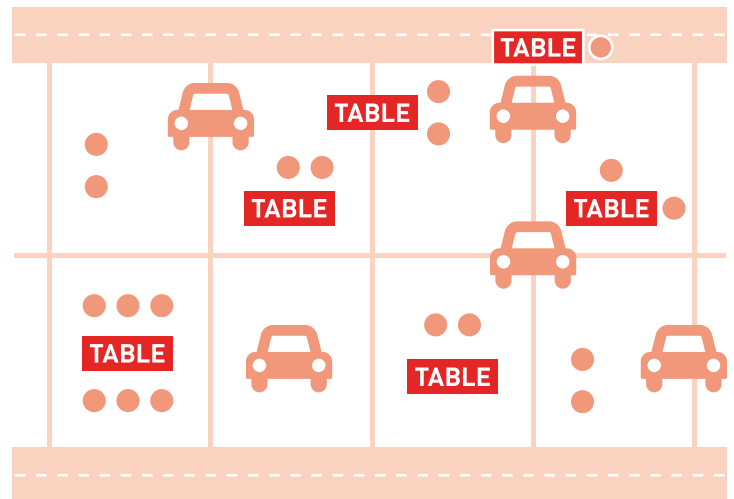

Tailgating Rules & Regulations

Tailgating is permitted in Lenovo Center parking lots; however, it is limited to the area directly in front of or behind your vehicle. Empty spaces may not be used for the purpose of tailgating or playing games, nor may guests reserve additional spaces for themselves or others, only one space per vehicle is allowed. If you need more room for tailgating or will be tailgating with a group, while the single space per vehicle still applies, the Carter-Finley grass lots are your best option.

CORRECT TAILGATE SET-UP

To properly set up a tailgate, please keep all tables, chairs, coolers, grills, etc. within the parking space.

You may not take up extra spaces.

INCORRECT TAILGATE SET-UP

Tables, chairs, coolers, games, and other items should not block other parking spaces. Empty parking spaces should be easily accessible at all times.

Lenovo Center's Tailgating rules and regulations will be strictly enforced by the parking department and local police officials. Thank you in advance for your cooperation.